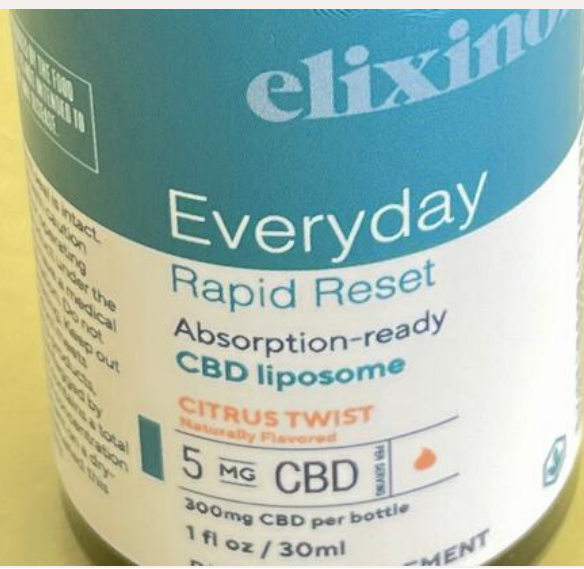

Shop Now

\$77.33

Shop Now

\$77.33

Elixinol

Rapid Reset

When you need a moment to pull yourself together, just press reset. their liposomes are microscopic bubbles that carry CBD, making it easy and efficient for your body to absorb. They give your body more CBD per serving that might otherwise be lost in the digestive process.